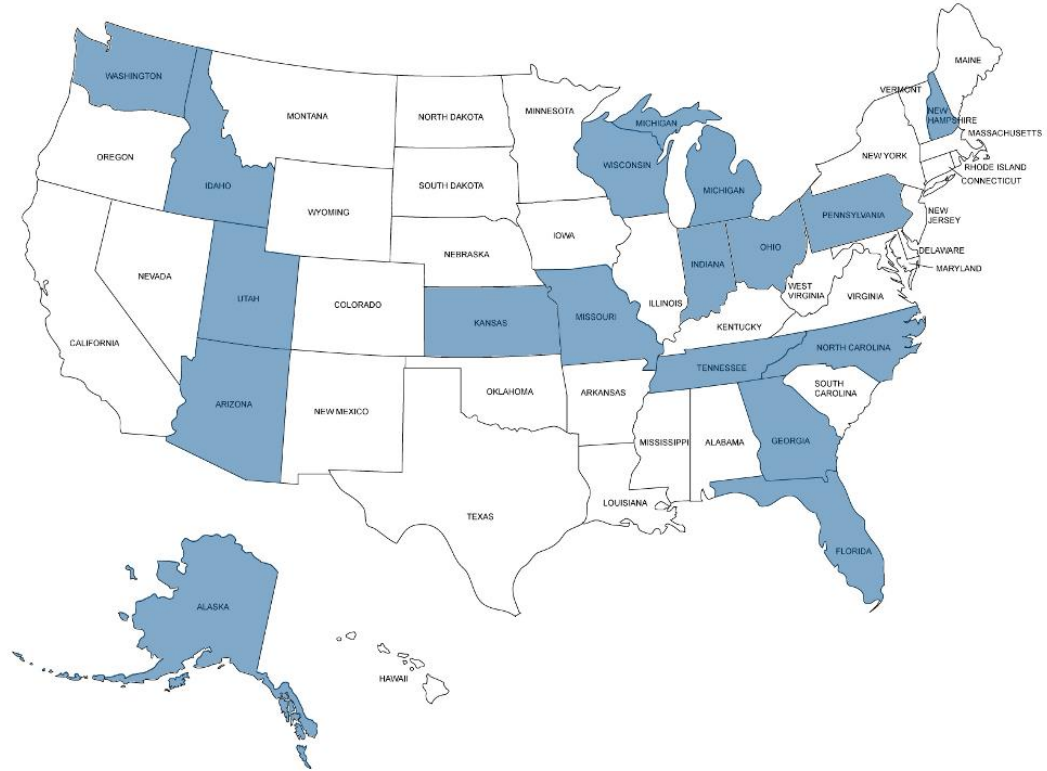

THE IAFC'S
MUTUAL AID NET

Do you know where your State's Fire
/EMS Resources are?

Mutual Aid Net

- *MutualAidNet* is a statewide resource database and dispatch system used to catalog, locate and deploy the closest and most appropriate resources.
- A system that is accessible to all Department/Agencies that are involved

- 2-Representatives from each State attends a 1-1/2 day for initial training
- State given access to their own program during the training

Pilot States

- Florida
- Georgia
- Tennessee
- Michigan

(March 2012)

Group-2

- Alaska
- Missouri
- Utah
- Wisconsin

(June 2012)

Group-3

- Indiana
- Kansas
- Ohio
- Pennsylvania
- Washington

(August 2012)

Group-4

- Arizona
- Idaho
- New Hampshire
- North Carolina