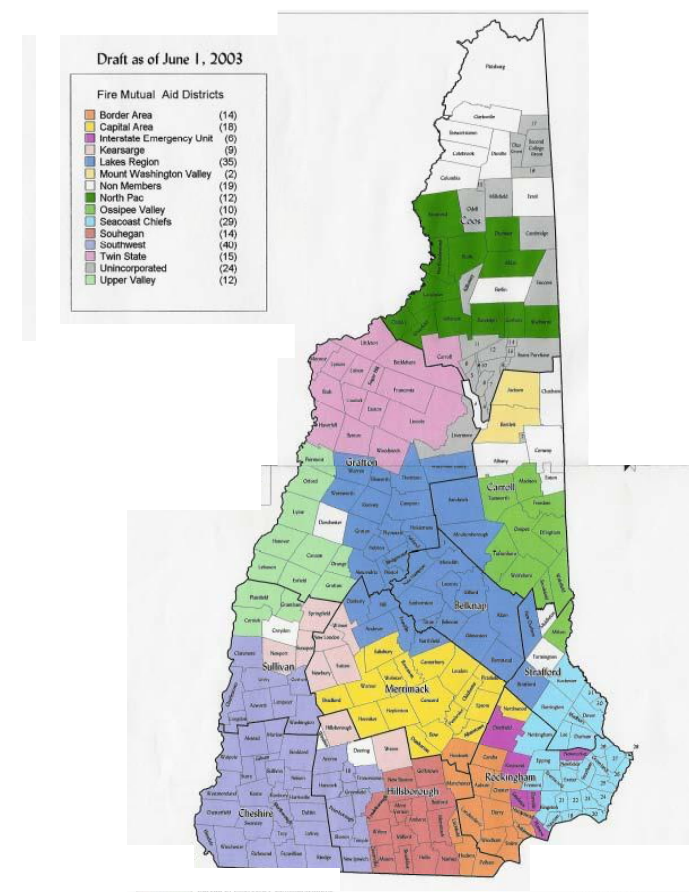

NEW HAMPSHIRE

- 14-Fire Mutual Aid Districts