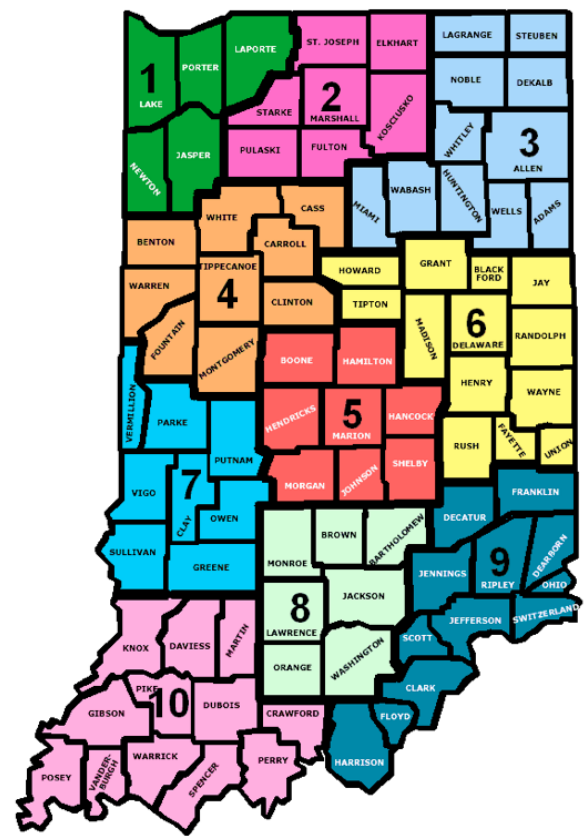

Group-2

- Alaska
- Missouri
- Utah
- Wisconsin

(June 2012)

Group-3

- Indiana
- Kansas
- Ohio
- Pennsylvania
- Washington

(August 2012)

Group-4

- Arizona
- Idaho
- New Hampshire
- North Carolina

- Each State can set up MutualAidNet to meet their needs
- No Common hierarchy shared by all States
- Different number of levels

ALASKA

- 7-Regions
- 12-Counties

ARIZONA

- 15-Counties

Arizona State Map

FLORIDA

- 7-Regions
- 67-Counties

GEORGIA

- 3-Zones
- 8-Areas
- 43-Districts
- 159- Counties

INDIANA

- 10-Districts
- 92-Counties

KANSAS

KANSAS STATE ASSOCIATION OF FIRE CHIEFS
2011-2012 DISTRICT MAP

- 7-Districts
- 105-Counties

TENNESSEE

- 3-Regions
- 9-Districts
- 95- Counties

UTAH

Map of Regional Response Areas

- 7-Regions
- 29-Counties

WASHINGTON

- 9-Regions
- 39-Counties

WISCONSIN