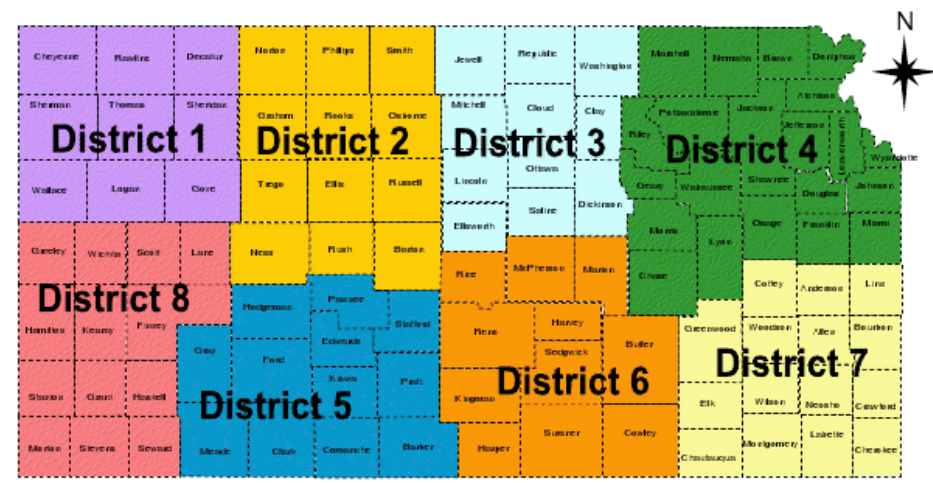

- Each State can set up MutualAidNet to meet their needs
- No Common hierarchy shared by all States
- Different number of levels

ALASKA

- 7-Regions
- 12-Counties

ARIZONA

- 15-Counties

Arizona State Map

FLORIDA

- 7-Regions
- 67-Counties

GEORGIA

- 3-Zones
- 8-Areas
- 43-Districts
- 159- Counties

INDIANA

- 10-Districts
- 92-Counties

KANSAS

KANSAS STATE ASSOCIATION OF FIRE CHIEFS
2011-2012 DISTRICT MAP

- 7-Districts
- 105-Counties