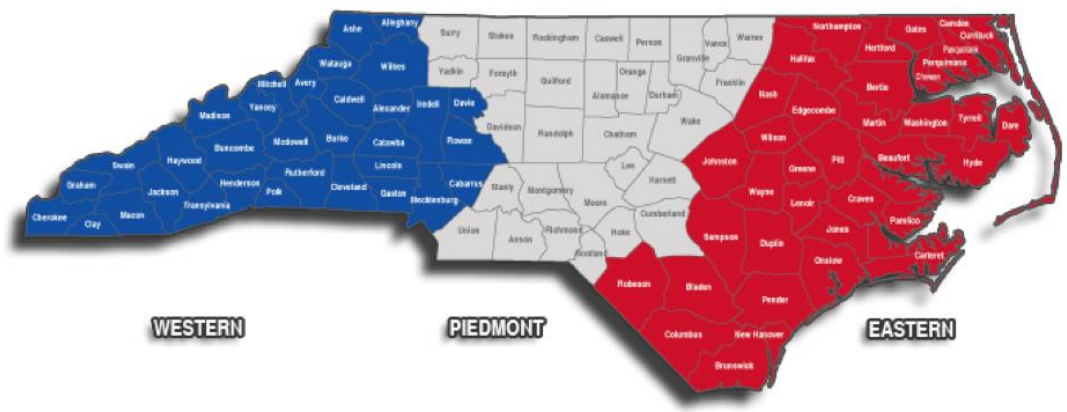

NORTH CAROLINA

- 3-Regions
- 100-Counties