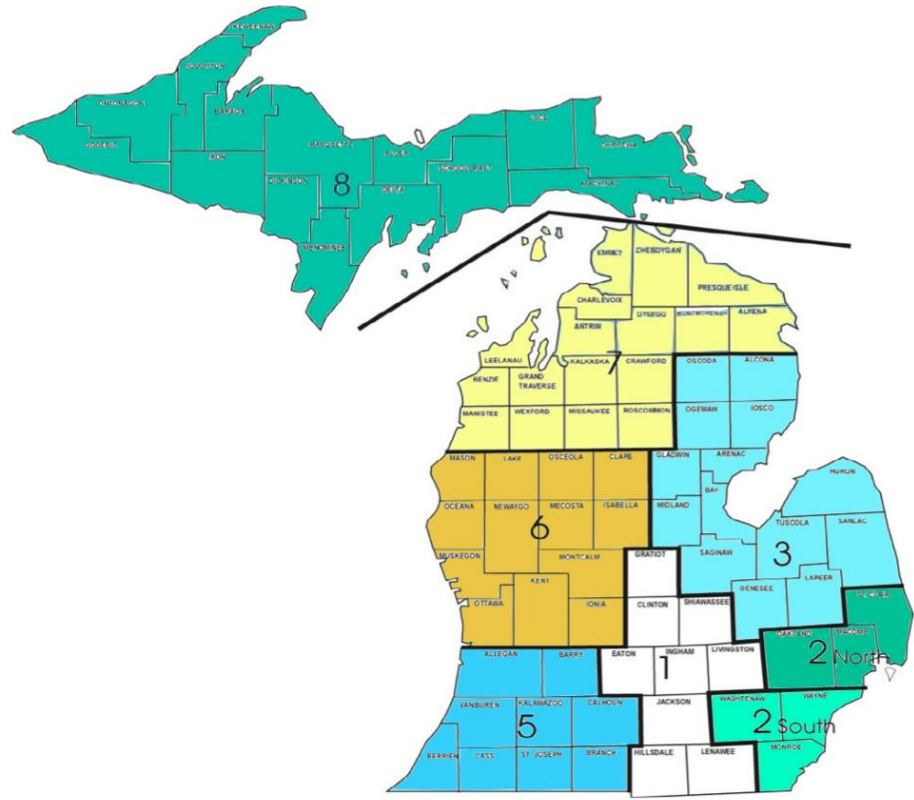

1 Asst. Chief Sean Harkin	2 Chief Dick Klaus	3 Chief Bob Sims	4 Chief Pat Collins
5 Chief Larry Ellis	6 Chief John Lloyd (Ret.)	7 Chief Larry Steeby	8 Chief Allen Shelton

President: Chief Robert McLemore || Vice President: Chief Brad Smith
 Secretary/Treasurer: Chief Bill Walker (Ret.) || Past President: Chief Jeff Hudson (Ret.)

Updated 01/31/2012

MICHIGAN

- 7-Regions
- 19-MABAS Divisions

MABAS - MI DIVISION MAP

MISSOURI

- 9-Regions
- 114-Counties

MAP OF REGIONS

NORTH CAROLINA