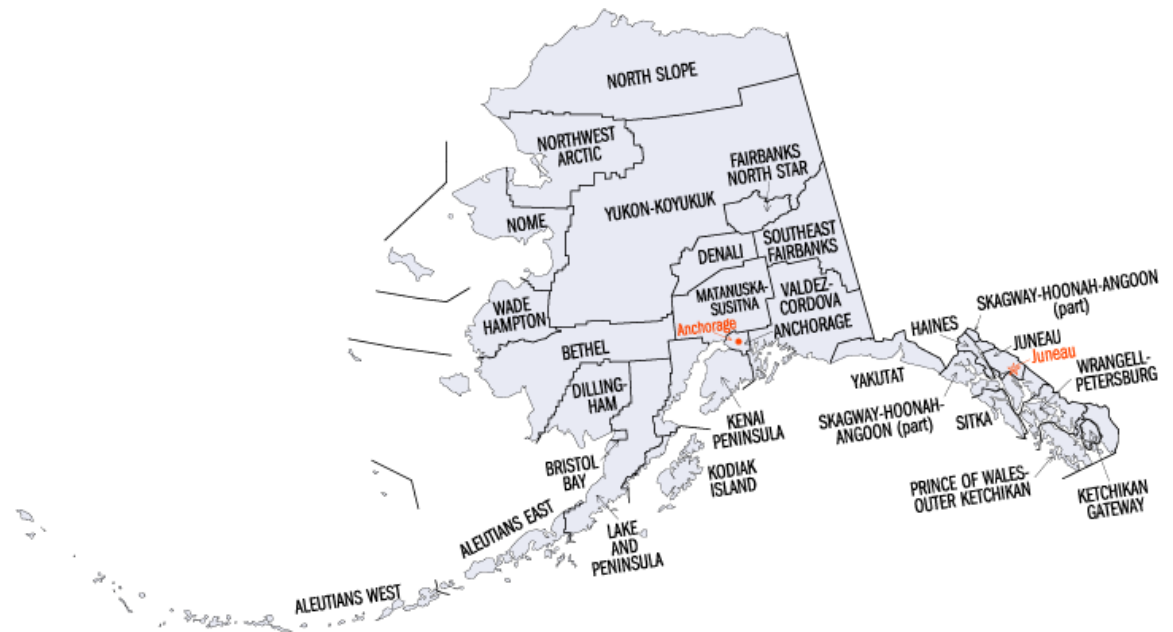

ALASKA

- 7-Regions
- 12-Counties