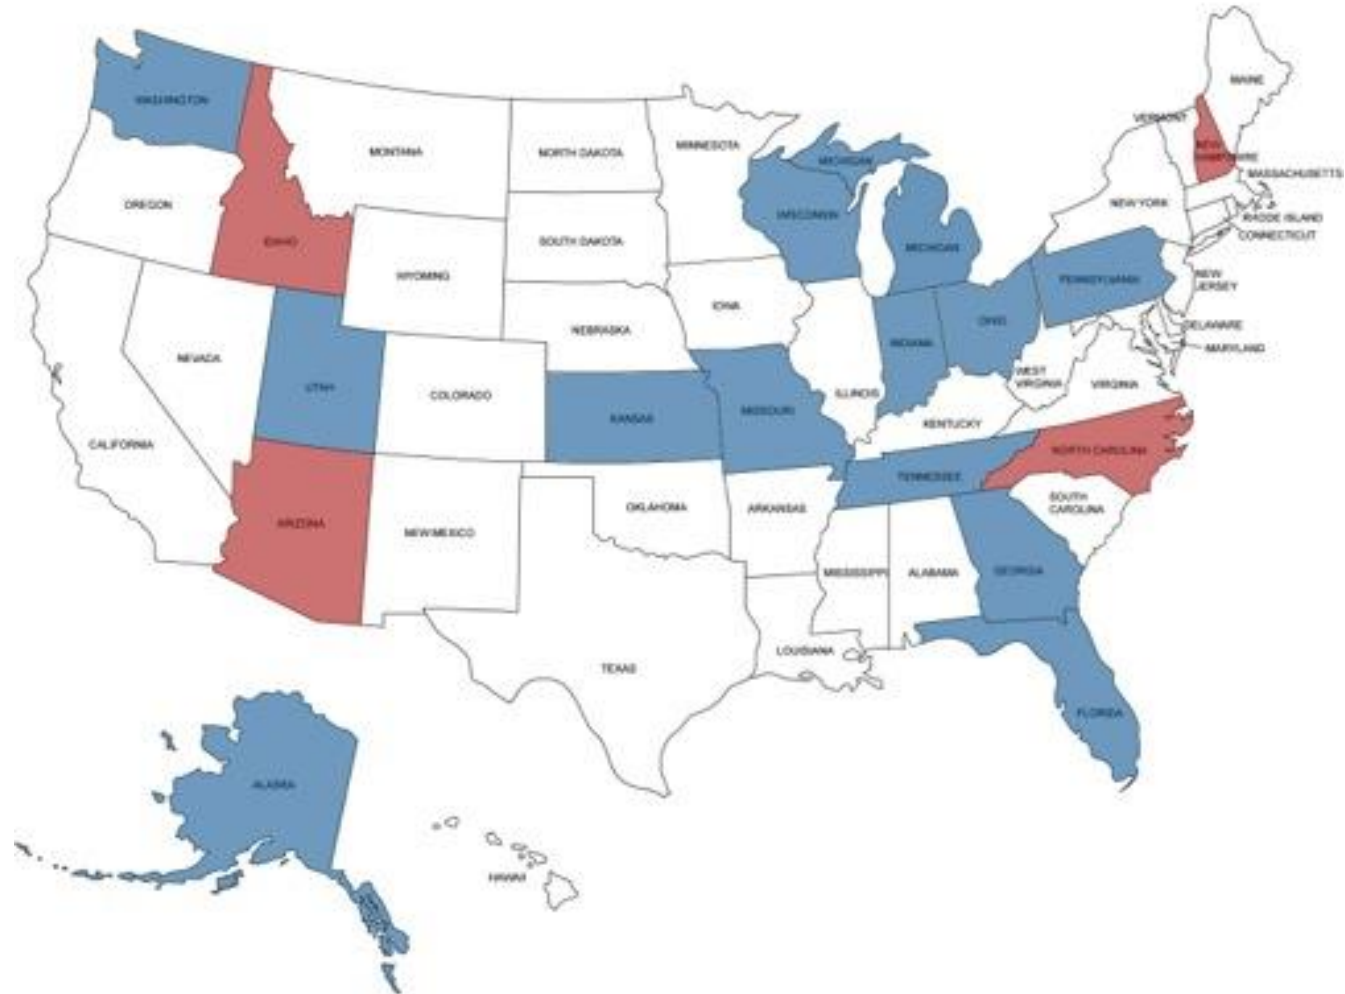

Group-4

- Arizona
- Idaho
- New Hampshire
- North Carolina

(May 2013)