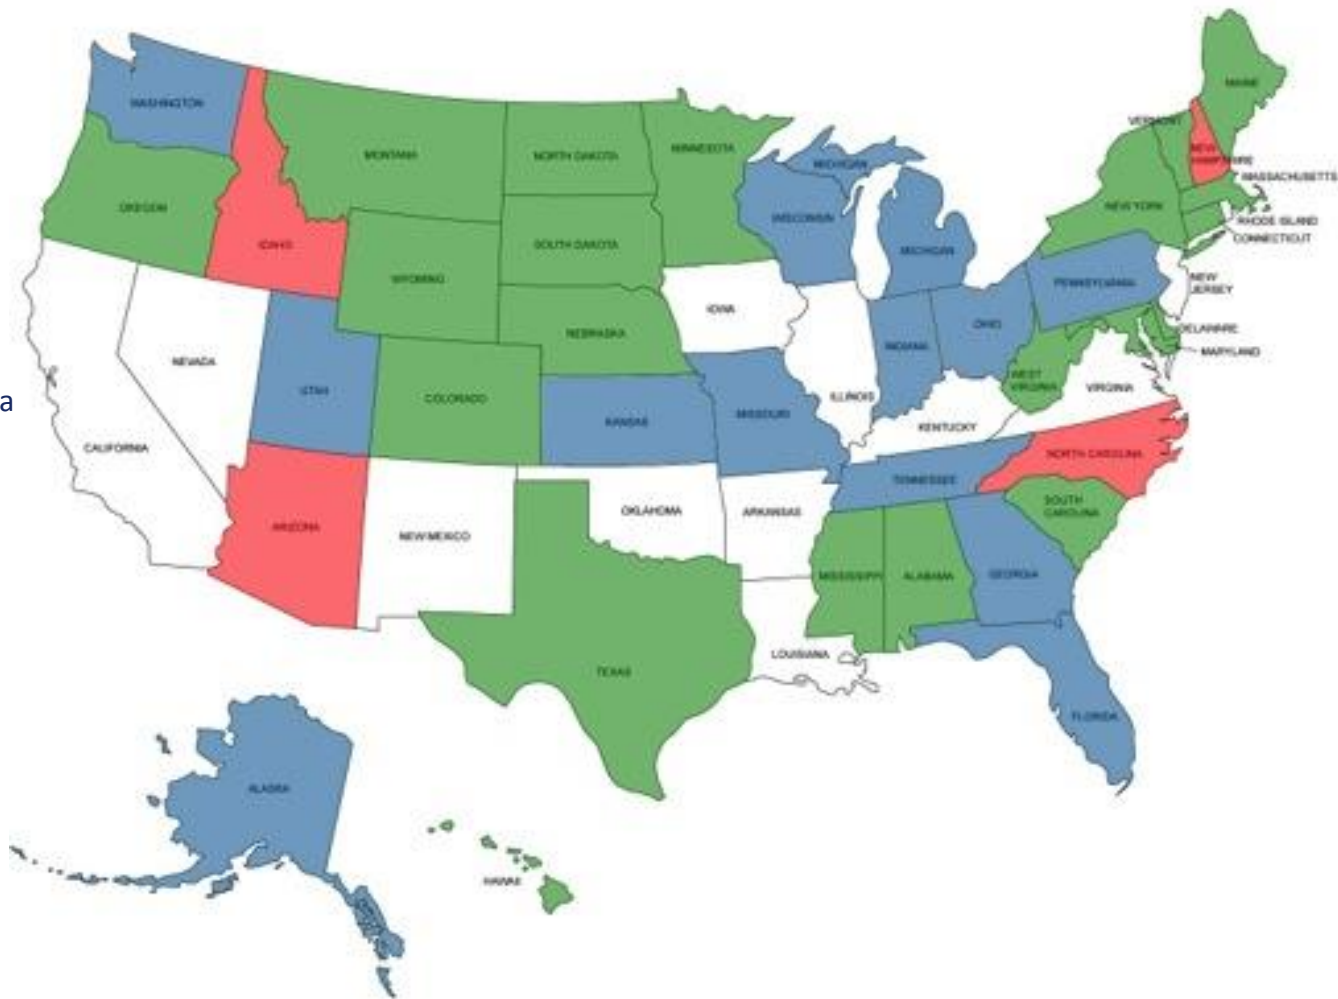

Group-2

- Alaska
- Missouri
- Utah
- Wisconsin

(June 2012)

Group-3

- Indiana
- Kansas
- Ohio
- Pennsylvania
- Washington

(August 2012)

Group-4

- Arizona
- Idaho
- New Hampshire
- North Carolina

(May 2013)

- USFA- National Firefighter Deployment Strategy (NFDS)
 - Moved into their own program Jan 2013
- Virginia
 - Transitioning to MutualAidNet over the next couple of months
 - Focusing on tracking and deploying specialty Teams

COLLECTIVE DATA (18 STATES)

- Dept/Agencies: 9,640
- Contacts/Users: 4,978
- Resources: 39,568

Interested (21)

- Alabama
- Colorado
- Connecticut
- Delaware
- Hawaii
- Maine
- Maryland
- Massachusetts
- Minnesota
- Mississippi
- Montana
- Nebraska
- New York
- North Dakota
- Oregon
- South Carolina
- South Dakota
- Texas
- Vermont
- West Virginia
- Wyoming