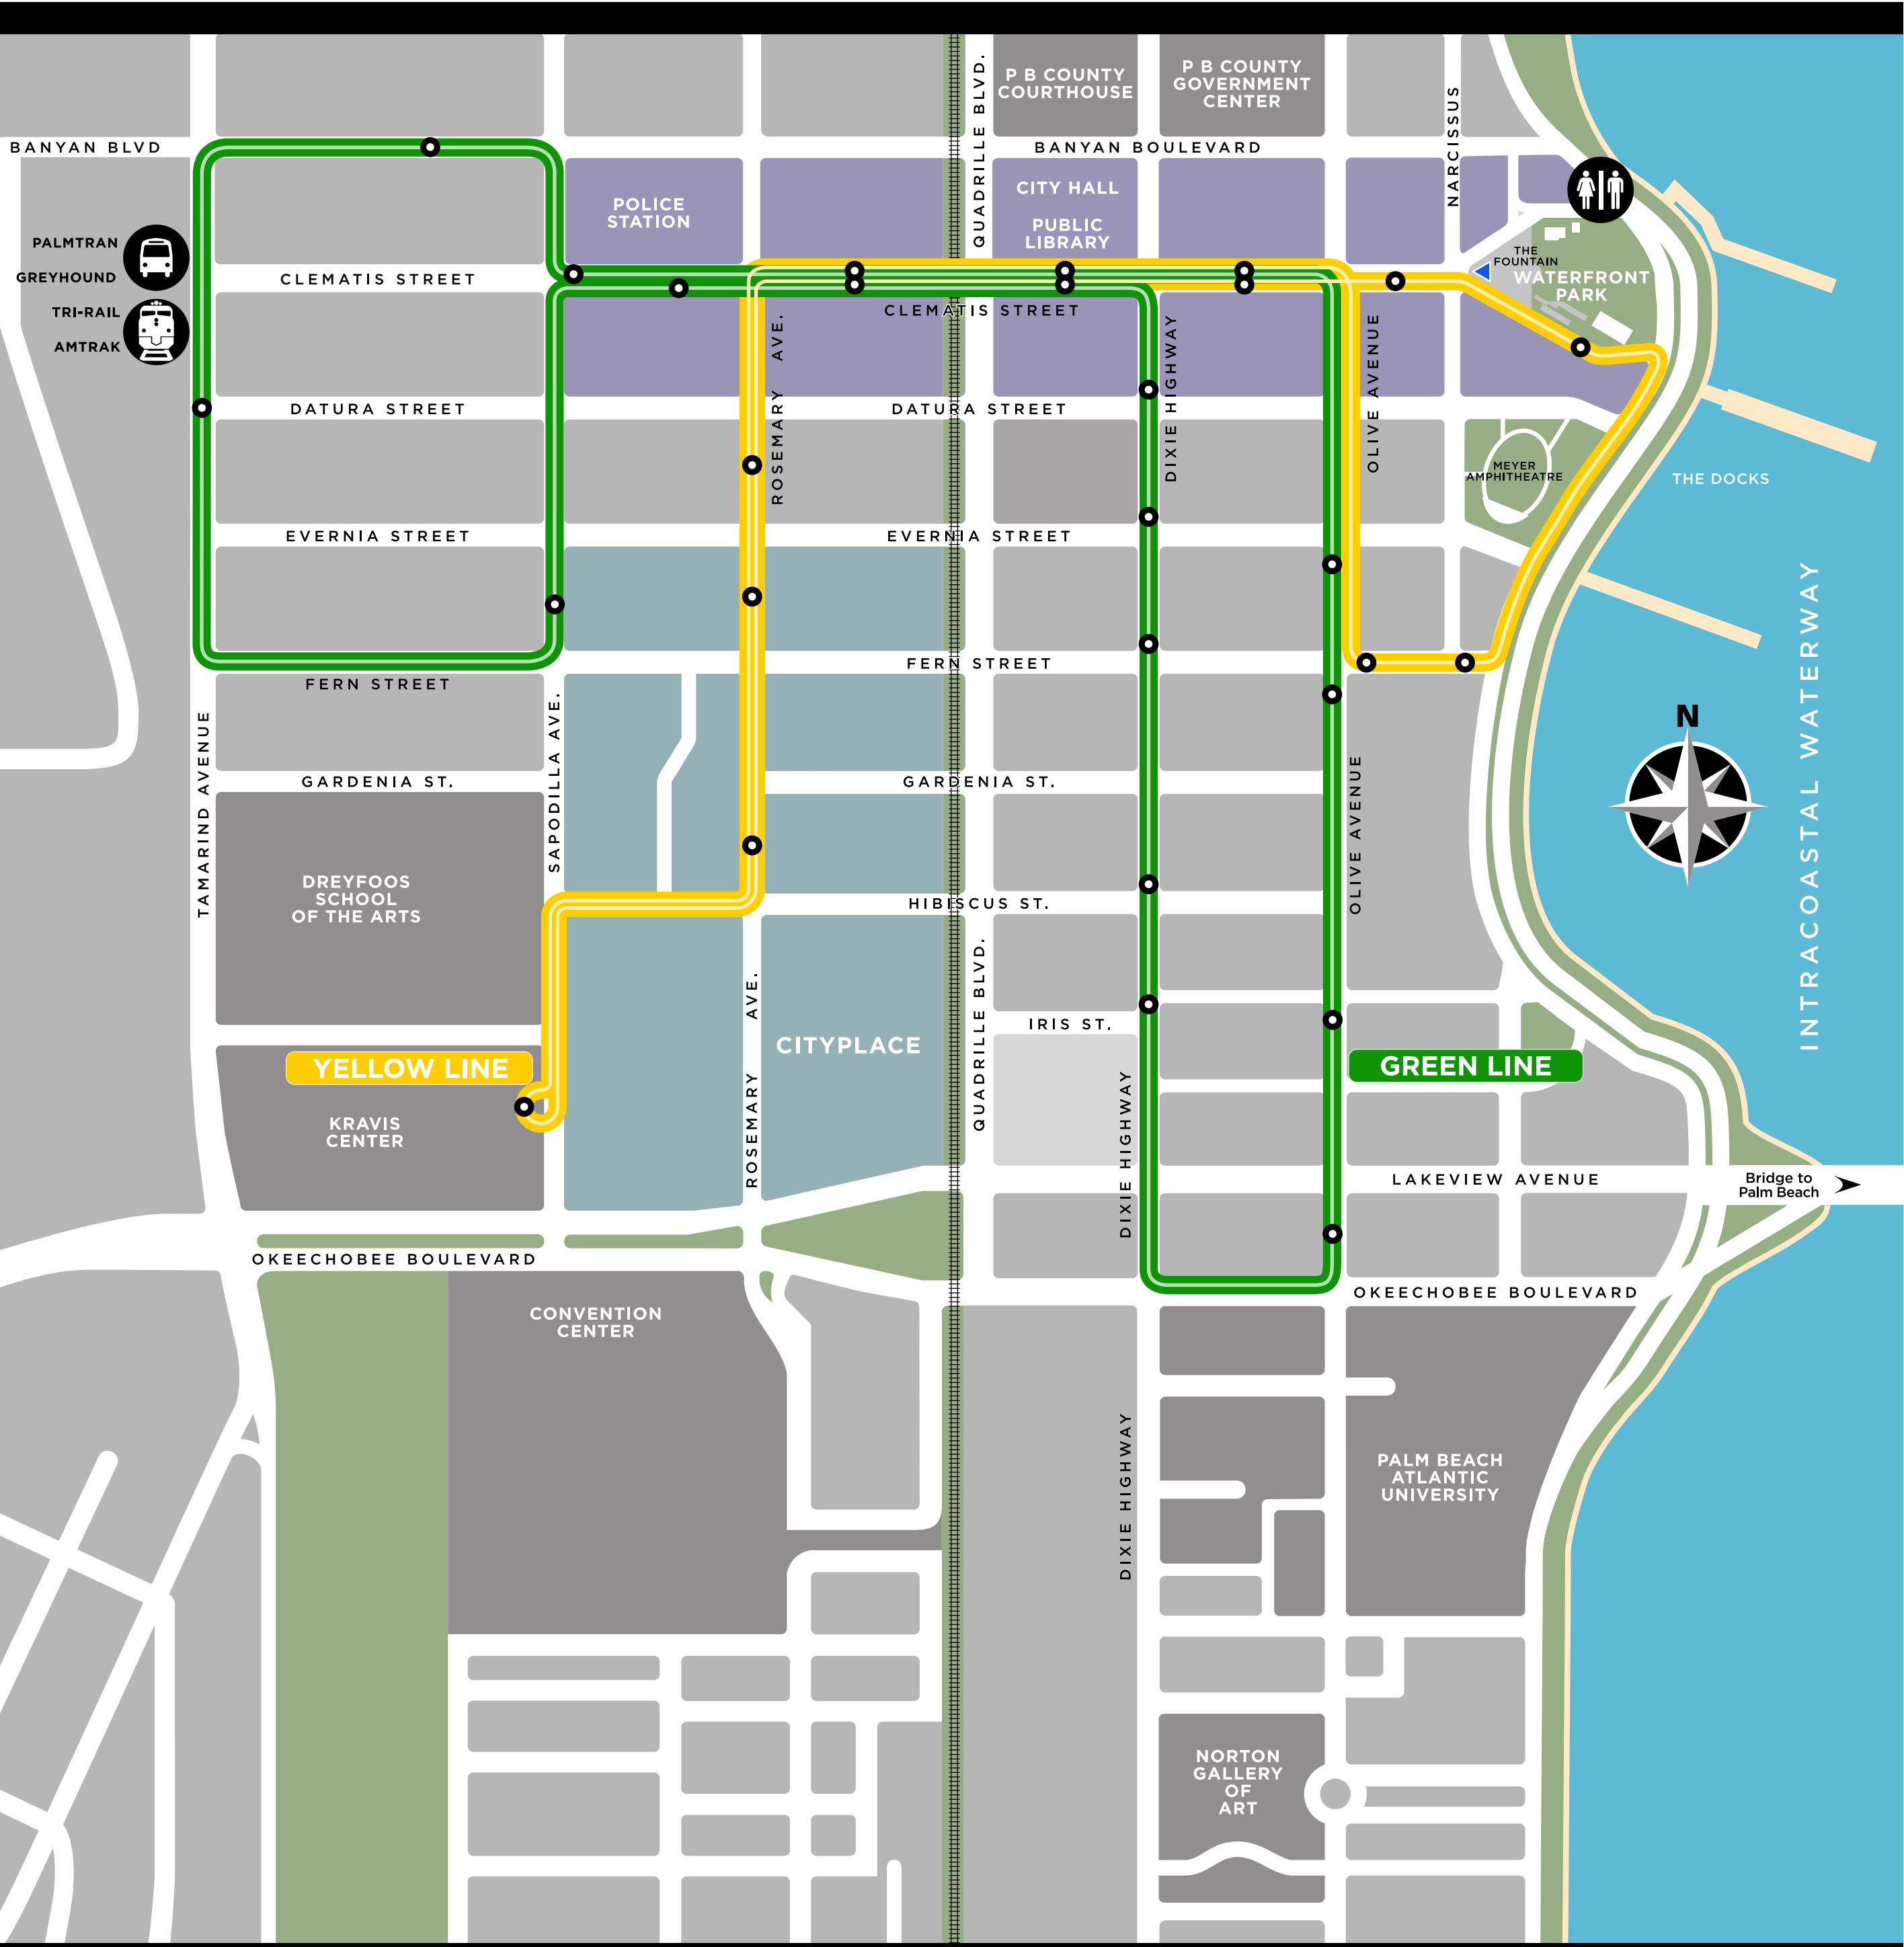

COMPLIMENTARY

DOWNTOWN TROLLEY

EXPLORE DOWNTOWN WEST PALM BEACH

YELLOW LINE

KRAVIS CENTER
CITYPLACE
CLEMATIS STREET
WATERFRONT

GREEN LINE

RAILWAY STATION
CLEMATIS STREET
DIXIE HIGHWAY
OKEECHOBEE BLVD

SUN MON TUE WED | THU FRI SAT
11A - 9P | 11A - 11P

SUN | MON - FRI | SAT
11A - 7P | 7A - 7P | 9A - 7P