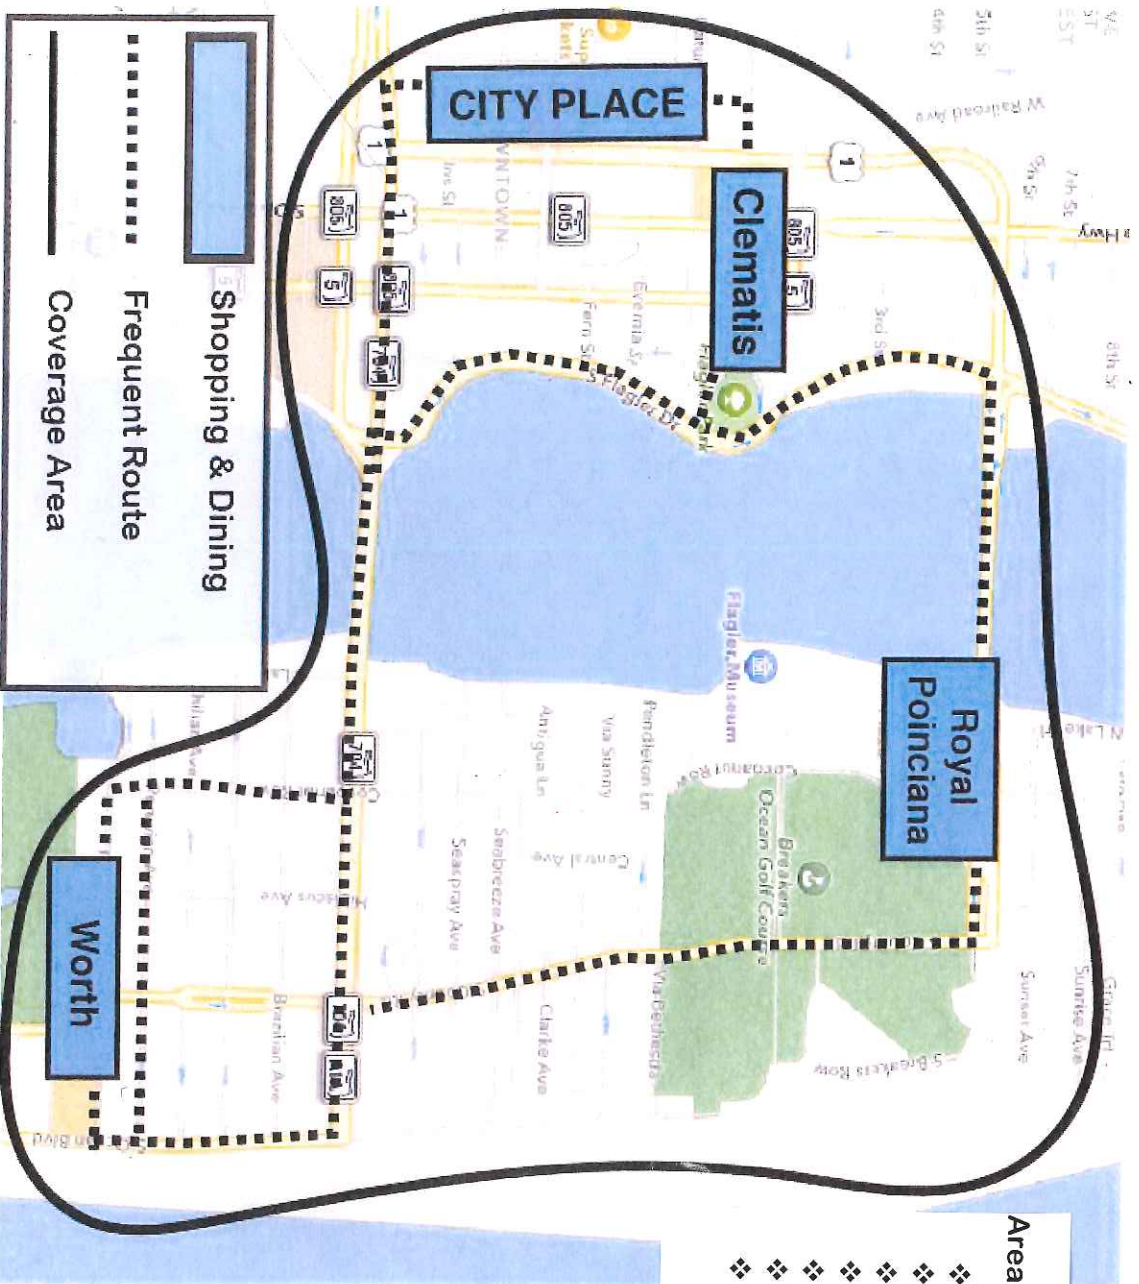

The
FREE RIDE™

Complimentary Cart Service Text 561.800.4400 for service

Area Drop off locations:

- ❖ CityPlace
- ❖ Clematis Street- Waterfront
- ❖ Island of Palm Beach Beach
- ❖ Hilton West Palm Beach
- ❖ Marriott West Palm Beach
- ❖ Hyatt Place Downtown